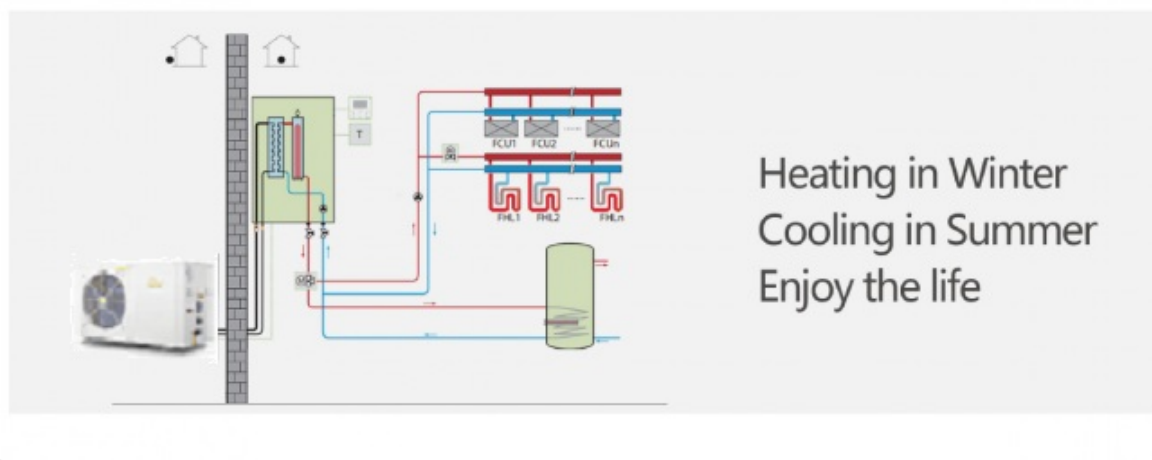

Product Description

R410a 380V 50Hz Commercial Swimming Pool Heat Pump for Heating and Cooling

The Meidibao Factory R410a OEM Commercial Swimming Pool Heat Pump is designed for efficient heating and cooling in large-scale applications. Operating at 380V 50Hz, it ensures stable performance and reliable operation, making it ideal for hotels, resorts, and sports facilities.

Key Features

- Efficient Heating & Cooling
- R410a Refrigerant: Eco-friendly
- OEM Customization
- Robust Construction
- Reliable Performance

Technical Specifications

Product	Heating And Cooling Heat Pump
Model	KFXKS-25II-M2(LRS)
Climatic type	Normal
Power supply	380V /50Hz
Rated heating capacity	21kW
Rated heating power	5.0kW
Rated cooling capacity	12.7KW
Rated cooling power	4.88kW
Max Rated current	16A
Refrigerant / Charge	R410/2600g
Rated heating water	55
Rated cooling water	7
Max hot water temp.	60
Working temp	0-43